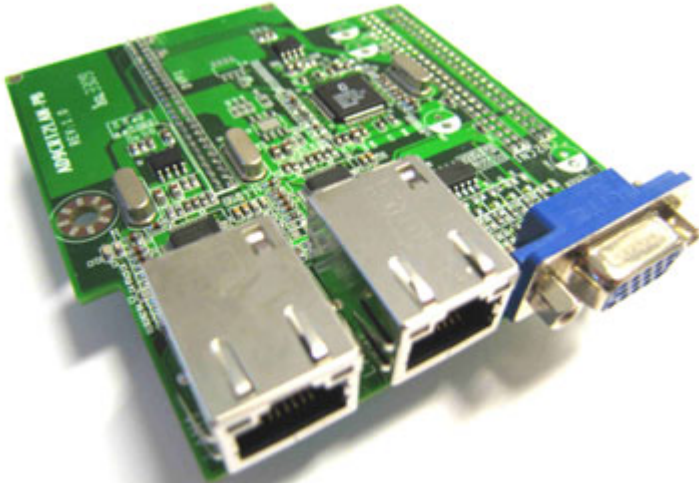

49.95 EUR  
incl. 19% VAT, plus [shipping](#)

- JAD9CRT2LAN

**Support:**  [Specifications \[EN\]](#) |  [Compability chart](#)

Adapter-Board for Jetway NF92-270-LF Mini-ITX Board with AD-Connector :  
- 2x LAN + 1x DSUB-15 VGA

- \* On board Dual Realtek RTL8111DL Gigabit LAN for 2nd/3rd LAN
- \* On board Chronitel CH7317A Chipset for 2nd VGA output